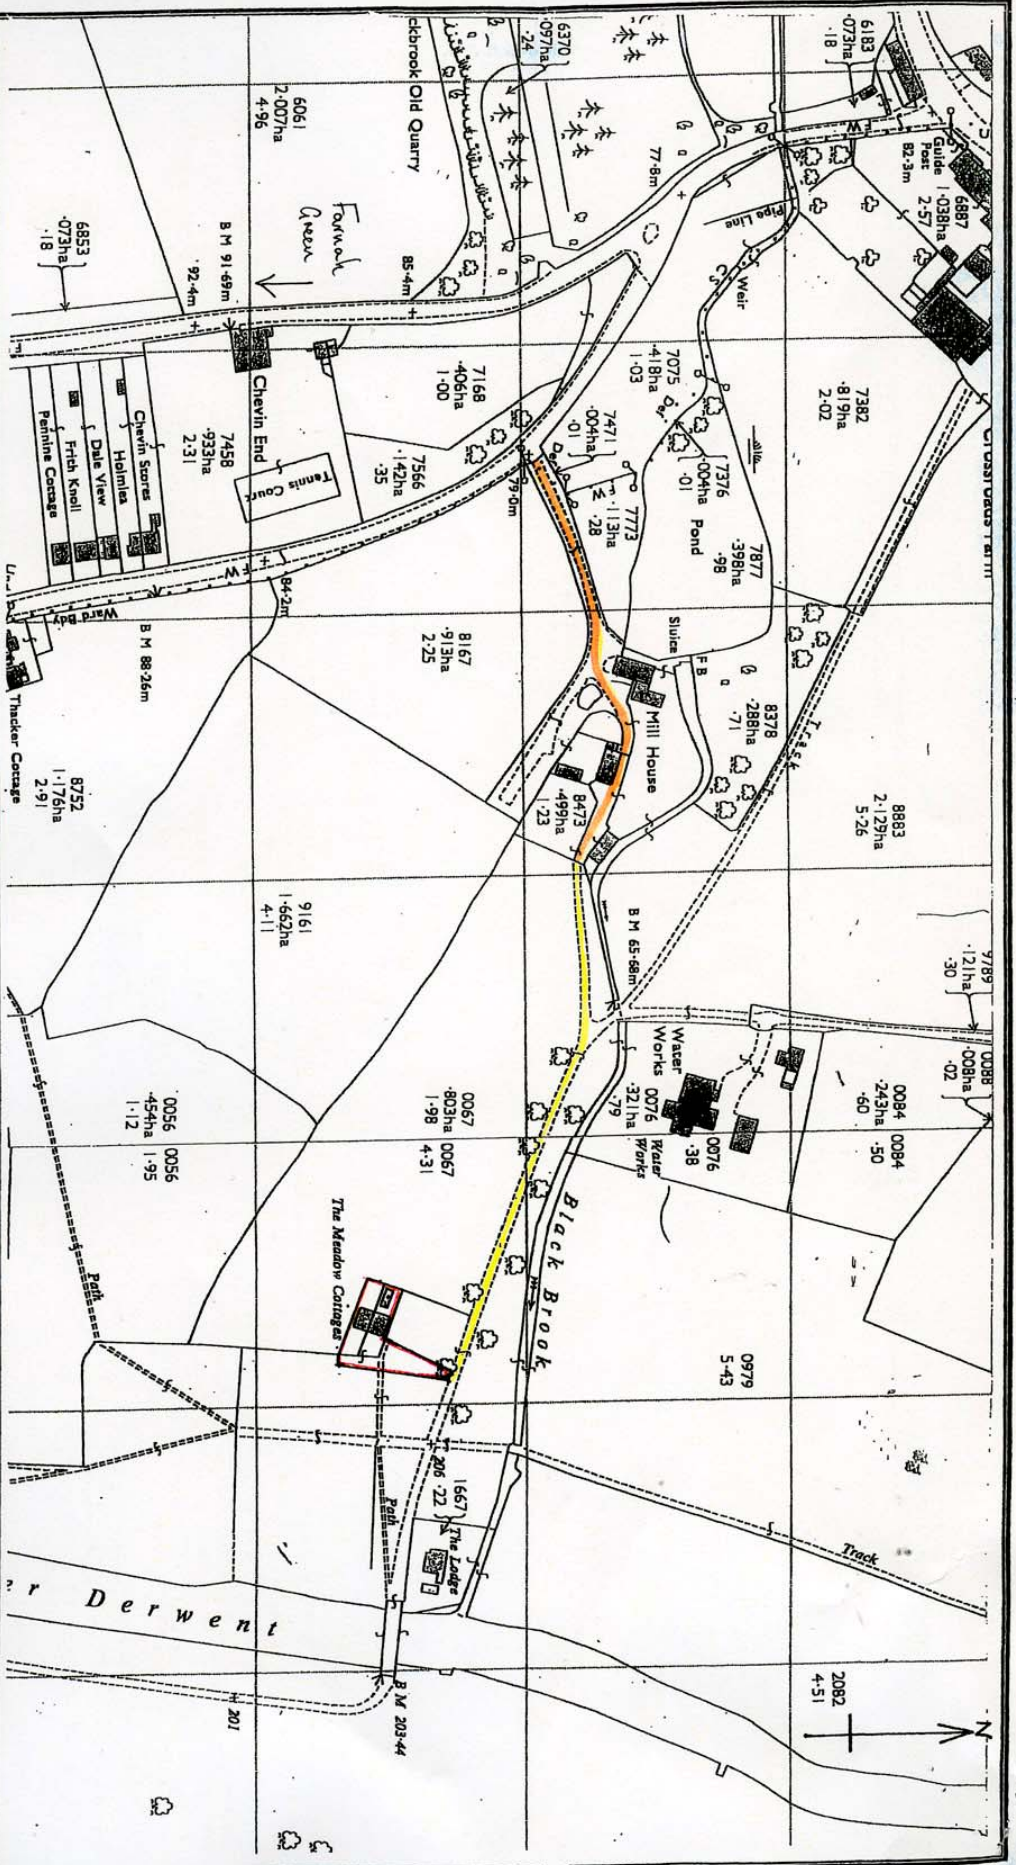

The Meadow Cottages

62.8m

ST

Ordnance Survey

© Crown Copyright 2007. All rights reserved. Licence number 100020449. Plotted Scale - 1:500

1 and 2 Meadow Cottages

PLAN 1

Scale: 1 : 2500
 Date: 07.09.07.
 Title: The Meadow Cottages
 Plan 2

Reproduced from the Ordnance Survey Map with the
 sanction of the Controller of HM Stationery Office,
 Crown Copyright reserved reproduction by
 Robertshaw Chartered Surveyors, of Henley,
 Huddersfield. Licence No: WLS388